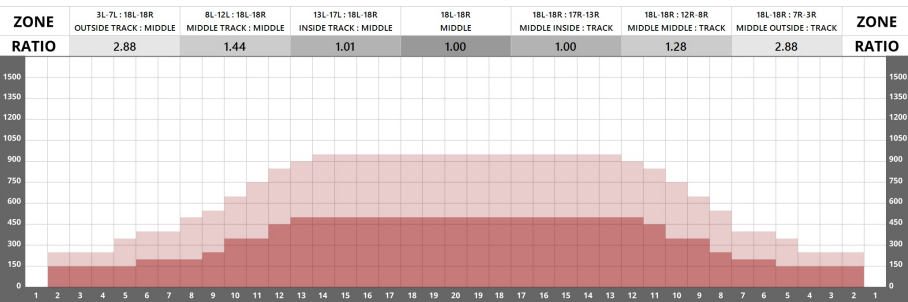

2010 EBT TRACK DREAM BOWL PALACE OPEN

DISTANCE:	39 FEET	VOLUME:	25 mL
RATIO:	2.88	FORWARD:	13 mL
DROP BRUSH:	39 FEET	REVERSE:	12 mL
TANKS:	Kegel	PUMP:	50µL

FORWARD LOADS DATA

#	START	STOP	LOADS	MICS	SPEED	BUFF	TANK	DISTANCE	T.OIL
1	2L	2R	3	50	14	3	A - Kegel	0 → 4	5,550
2	6L	6R	1	50	14	3	A - Kegel	4 → 6	1,450
3	9L	8R	1	50	14	3	A - Kegel	6 → 8	1,200
4	10L	9R	2	50	14	3	A - Kegel	8 → 12	2,200
5	12L	11R	2	50	18	3	A - Kegel	12 → 17	1,800
6	13L	12R	1	50	18	3	A - Kegel	17 → 19	800
7	2L	2R	0	50	18	3	A - Kegel	19 → 26	0
8	2L	2R	0	50	22	3	A - Kegel	26 → 34	0
9	2L	2R	0	50	30	3	A - Kegel	34 → 39	0

REVERSE LOADS DATA

#	START	STOP	LOADS	MICS	SPEED	BUFF	TANK	DISTANCE	T.OIL
1	2L	2R	0	50	30	3	A - Kegel	39 → 31	0
2	14L	13R	1	50	22	3	A - Kegel	31 → 28	700
3	11L	10R	2	50	18	3	A - Kegel	28 → 23	2,000
4	8L	8R	2	50	18	3	A - Kegel	23 → 18	2,500
5	5L	5R	2	50	18	3	A - Kegel	18 → 13	3,100
6	2L	2R	2	50	14	3	A - Kegel	13 → 9	3,700
7	2L	2R	0	50	14	3	A - Kegel	9 → 0	0