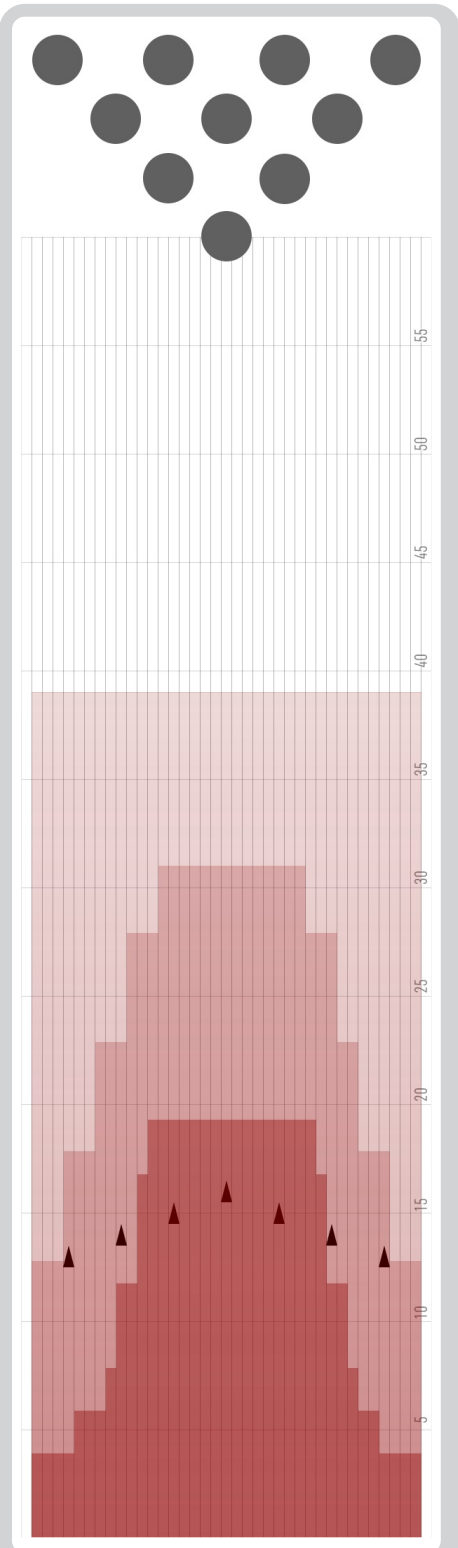

2010 EBT TRACK DREAM BOWL PALACE OPEN

DISTANCE:	39 FEET	VOLUME:	25 mL
RATIO:	2.88	FORWARD:	13 mL
DROP BRUSH:	39 FEET	REVERSE:	12 mL
TANKS:	Kegel	PUMP:	50µL

FORWARD LOADS DATA

#	START	STOP	LOADS	MICS	SPEED	BUFF	TANK	DISTANCE	T.OIL
1	2L	2R	3	50	14	3	A - Kegel	0 → 4	5,550
2	6L	6R	1	50	14	3	A - Kegel	4 → 6	1,450
3	9L	8R	1	50	14	3	A - Kegel	6 → 8	1,200
4	10L	9R	2	50	14	3	A - Kegel	8 → 12	2,200
5	12L	11R	2	50	18	3	A - Kegel	12 → 17	1,800
6	13L	12R	1	50	18	3	A - Kegel	17 → 19	800
7	2L	2R	0	50	18	3	A - Kegel	19 → 26	0
8	2L	2R	0	50	22	3	A - Kegel	26 → 34	0
9	2L	2R	0	50	30	3	A - Kegel	34 → 39	0

REVERSE LOADS DATA

#	START	STOP	LOADS	MICS	SPEED	BUFF	TANK	DISTANCE	T.OIL
1	2L	2R	0	50	30	3	A - Kegel	39 → 31	0
2	14L	13R	1	50	22	3	A - Kegel	31 → 28	700
3	11L	10R	2	50	18	3	A - Kegel	28 → 23	2,000
4	8L	8R	2	50	18	3	A - Kegel	23 → 18	2,500
5	5L	5R	2	50	18	3	A - Kegel	18 → 13	3,100
6	2L	2R	2	50	14	3	A - Kegel	13 → 9	3,700
7	2L	2R	0	50	14	3	A - Kegel	9 → 0	0